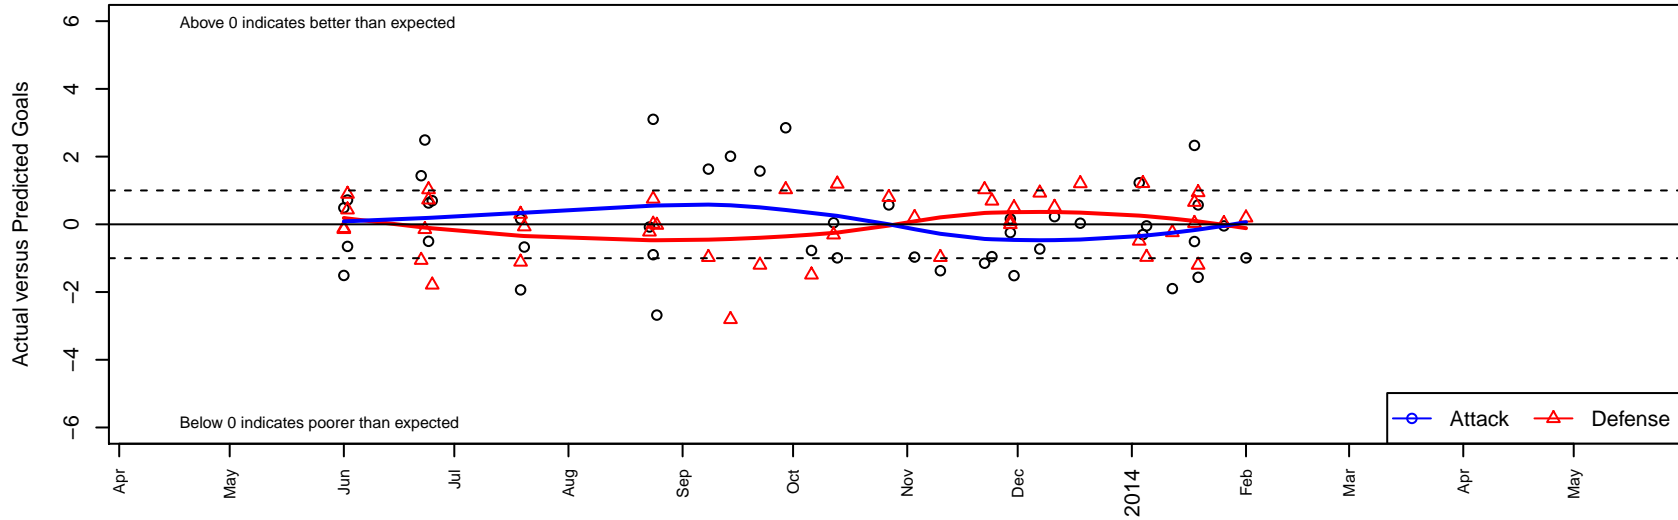

NWN Red B95
Dots are actual minus expected GF (blue circles) and GA (red triangles).
Blue line is smoothed change in attack strength. Red is smoothed change in defense strength.